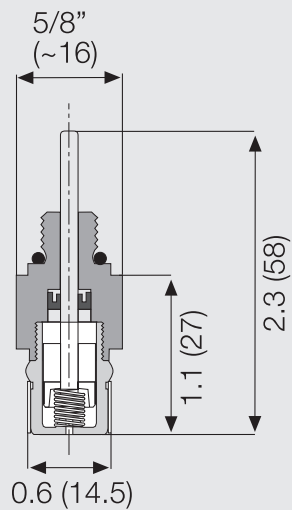

### Specifications

Max. operating pressure	7 PSI (500 mbar)	
Connection	Set screw with G 1/8" ISO 228 plunger	
Temperature range	-40 °F to +150 °F (-40 °C to +65 °C)	
Materials	CPI Housing:	Polycarbonate
	Switching contact:	Silver (Ag)
	Plunger:	Brass
	Sealing:	NBR based rubber
Electrical ratings	AC eff. 120 Vac	
Nominal current	AC max. 10A resistive @ 120 Vac AC max. 8A inductive @ 120 Vac DC max. 1A @ 24Vdc and 1A @ 12Vdc When used, the 24Vdc/Vac indicator light consumes 20mA when energized.	
Electrical connection	Screw terminals via 1/2" NPT conduit connection	
Enclosure rating	NEMA Type 4	

### CPI 400 Switching function

**Visual Indicator** Indicates closed and open position of the safety valve.

### Specifications

Max. operating pressure	7 PSI (500 mbar)	
Connection	G 1/8" ISO 228	
Temperature range	-40 °F to +150 °F (-40 °C to +65 °C)	
Materials	Brass housing NBR based rubber	

**Dimensions inch (mm)**  
**CPI 400 and Brass Adapter/Plunger**

**Dimensions inch (mm)**  
**Visual Indicator**