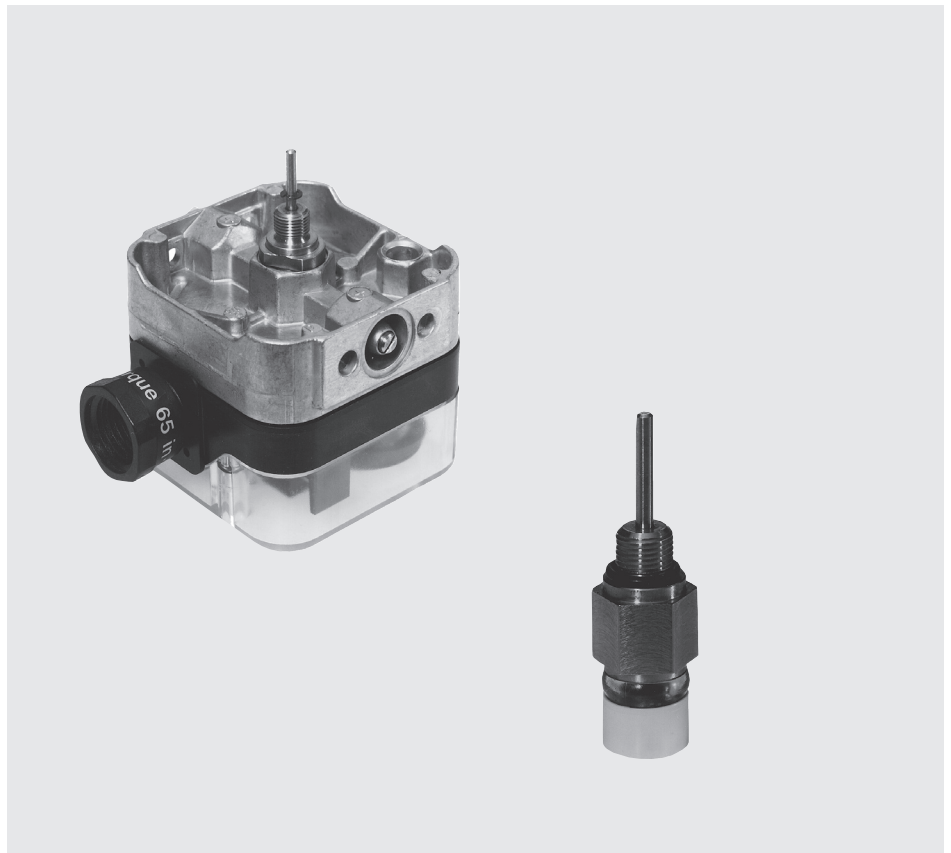

## Valve position indication

#### Description (CPI 400)

The CPI 400 (closed position indicator) visually and electrically indicates when the valve is either open or closed. The CPI 400 is suitable for making and/or breaking a circuit when the valve position changes. The CPI 400 mount directly to DUNGS automatic shutoff valves.

#### Application (CPI 400)

The CPI 400 is recommended for industrial and commercial heating applications that require visual and / or electrical indication of valve position on automatic shutoff valves. The CPI 400 is suitable for natural gas, propane, butane, air and inert gases. Suitable for up to 0.1% by volume, dry H<sub>2</sub>S when used with nickel plated brass adapter.

#### Description (Visual Indicator)

The Visual Indicator indicates when the valve is either open or closed. The Visual Indicator mounts directly to DUNGS automatic shutoff valves.