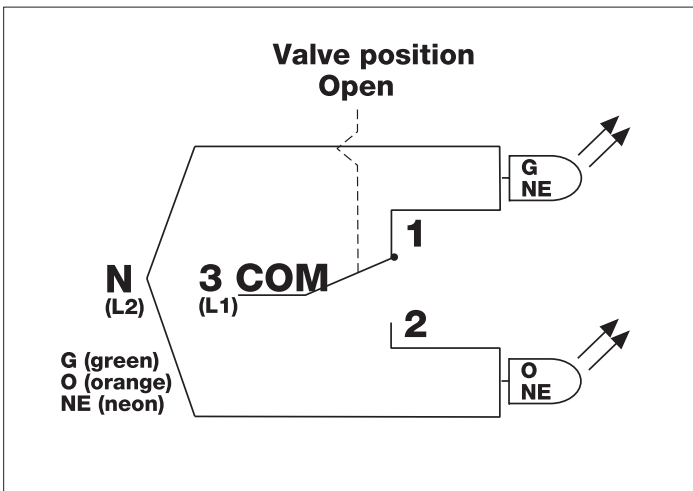

CPI 400 SPDT switch requires no auxiliary power. The CPI is suitable for making and/or breaking a circuit when the valve is opened or closed. An open valve is indicated by a green neon light. A closed valve is indicated by an orange neon light. When the optional 24Vac/Vdc light is used, the closed valve is indicated by a red light.

Specifications

Max. operating pressure	7 PSI (500 mbar)	
Connection	Set screw with G 1/8" ISO 228 plunger	
Temperature range	-40 °F to +150 °F (-40 °C to +65 °C)	
Materials	CPI Housing:	Polycarbonate
	Switching contact:	Silver (Ag)
	Plunger:	Brass
	Sealing:	NBR based rubber
Electrical ratings	AC eff. 120 Vac	
Nominal current	AC max. 10A resistive @ 120 Vac AC max. 8A inductive @ 120 Vac DC max. 1A @ 24Vdc and 1A @ 12Vdc When used, the 24Vdc/Vac indicator light consumes 20mA when energized.	
Electrical connection	Screw terminals via 1/2" NPT conduit connection	
Enclosure rating	NEMA Type 4	

CPI 400 Switching function

Visual Indicator Indicates closed and open position of the safety valve.

Specifications

Max. operating pressure	7 PSI (500 mbar)	
Connection	G 1/8" ISO 228	
Temperature range	-40 °F to +150 °F (-40 °C to +65 °C)	
Materials	Brass housing NBR based rubber