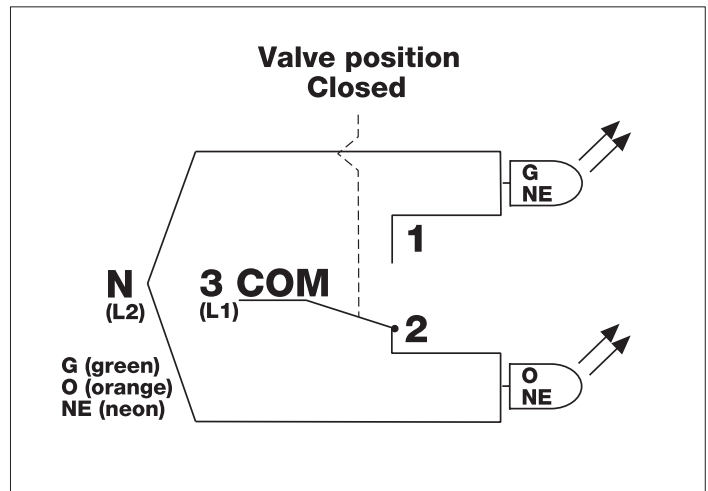

CPI 400 SPDT switch requires no auxiliary power. The CPI is suitable for making and/or breaking a circuit when the valve is opened or closed. An open valve is indicated by a green neon light. A closed valve is indicated by an orange neon light. When the optional 24Vac/Vdc light is used, the closed valve is indicated by a red light.

Specifications

Max. operating pressure	7 PSI (500 mbar)	
Connection	Set screw with G 1/8" ISO 228 plunger	
Temperature range	-40 °F to +150 °F (-40 °C to +65 °C)	
Materials	CPI Housing:	Polycarbonate
	Switching contact:	Silver (Ag)
	Plunger:	Brass
	Sealing:	NBR based rubber
Electrical ratings	AC eff. 120 Vac	
Nominal current	AC max. 10A resistive @ 120 Vac AC max. 8A inductive @ 120 Vac DC max. 1A @ 24Vdc and 1A @ 12Vdc When used, the 24Vdc/Vac indicator light consumes 20mA when energized.	
Electrical connection	Screw terminals via 1/2" NPT conduit connection	
Enclosure rating	NEMA Type 4	

CPI 400 Switching function

Visual Indicator Indicates closed and open position of the safety valve.

Specifications

Max. operating pressure	7 PSI (500 mbar)	
Connection	G 1/8" ISO 228	
Temperature range	-40 °F to +150 °F (-40 °C to +65 °C)	
Materials	Brass housing NBR based rubber