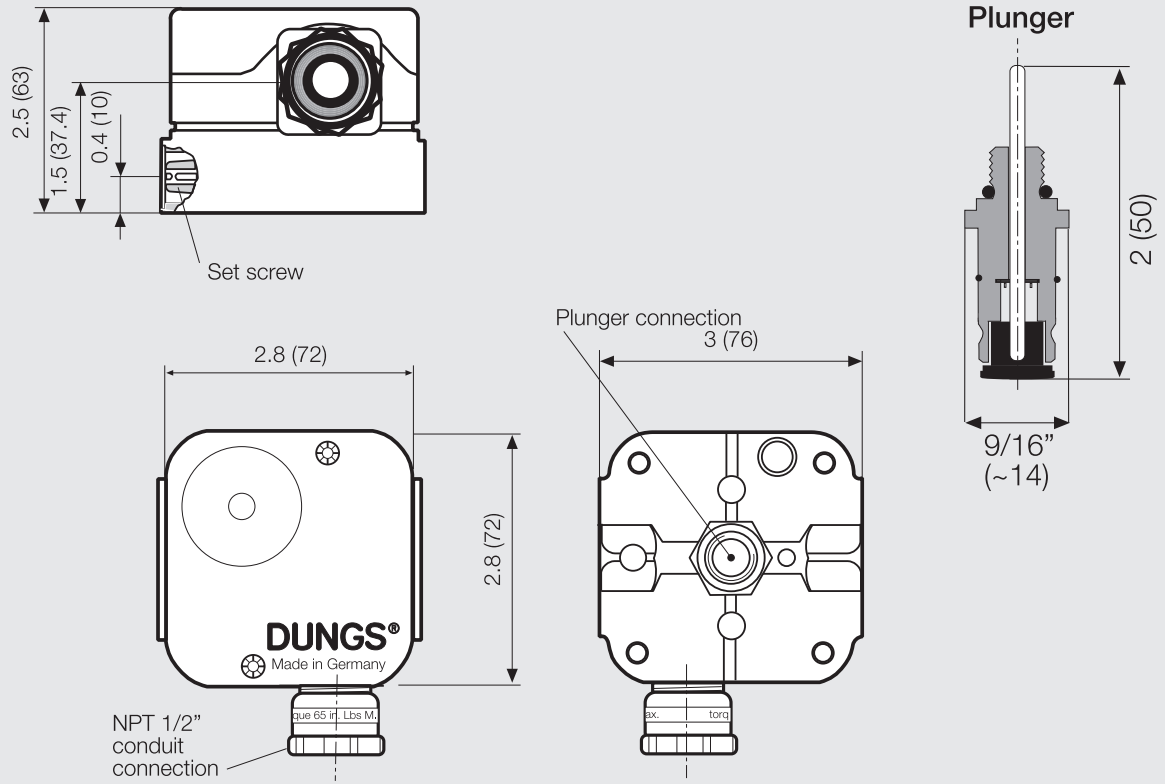

### Specifications

Max. operating pressure	7 PSI (500 mbar)	
Connection	Set screw with G 1/8" ISO 228 plunger	
Temperature range	-40 °F to +150 °F (-40 °C to +65 °C)	
Materials	CPI Housing:	Polycarbonate
	Switching contact:	Silver (Ag)
	Plunger:	Brass
	Sealing:	NBR based rubber
Electrical ratings	AC eff. 120 Vac	
Nominal current	AC max. 10A resistive @ 120 Vac AC max. 8A inductive @ 120 Vac DC max. 1A @ 24Vdc and 1A @ 12Vdc When used, the 24Vdc/Vac indicator light consumes 20mA when energized.	
Electrical connection	Screw terminals via 1/2" NPT conduit connection	
Enclosure rating	NEMA Type 4	

### CPI 400 Switching function

**Visual Indicator** Indicates closed and open position of the safety valve.

### Specifications

Max. operating pressure	7 PSI (500 mbar)	
Connection	G 1/8" ISO 228	
Temperature range	-40 °F to +150 °F (-40 °C to +65 °C)	
Materials	Brass housing NBR based rubber	

**Dimensions inch (mm)**  
**CPI 400 and Brass Adapter/Plunger**

**Dimensions inch (mm)**  
**Visual Indicator**